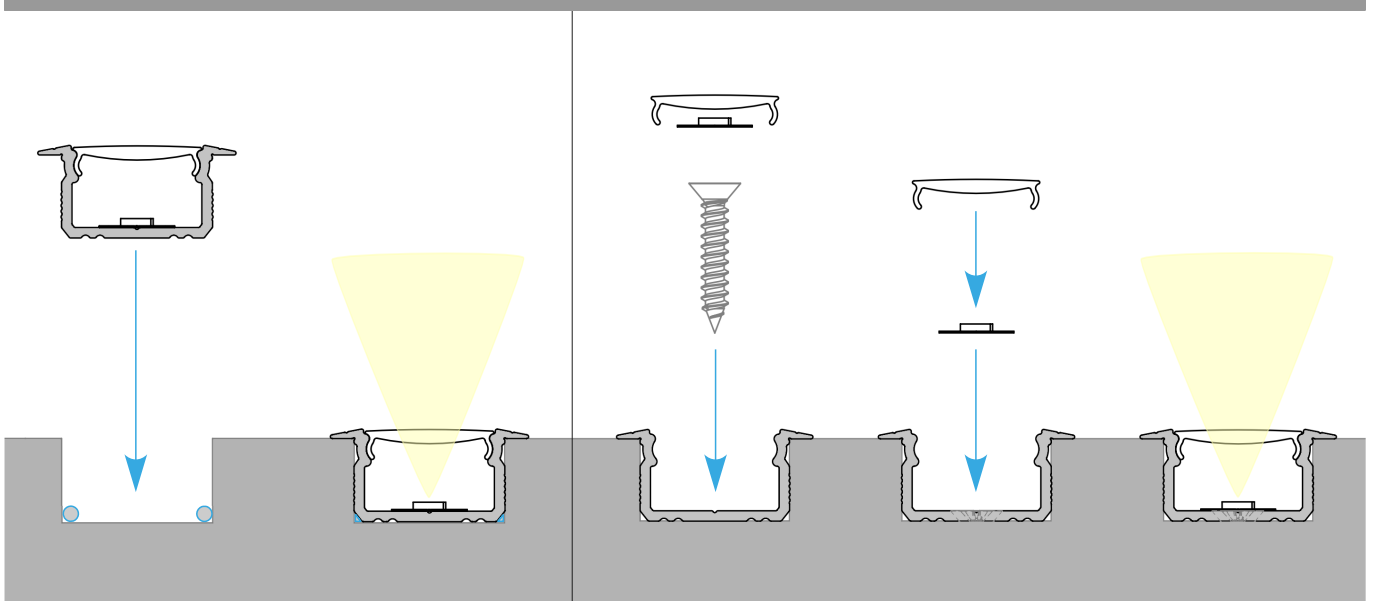

Available colors

-  raw aluminum
-  silver anodized
-  white powder coated
-  black powder coated

Additional information

Profile type	recessed standard
LED strip width	max. 12mm
Standard lengths	1000mm, 2020mm, 3000mm
Installation method	screws, glue

Dimensions [mm]:

Installation scheme

Example of assembly with adhesive.

Example of screw installation.

Product code

* **AS** - silver anodized, **LB** - black powder coated, **LW** - white powder coated, **RW** - raw aluminum