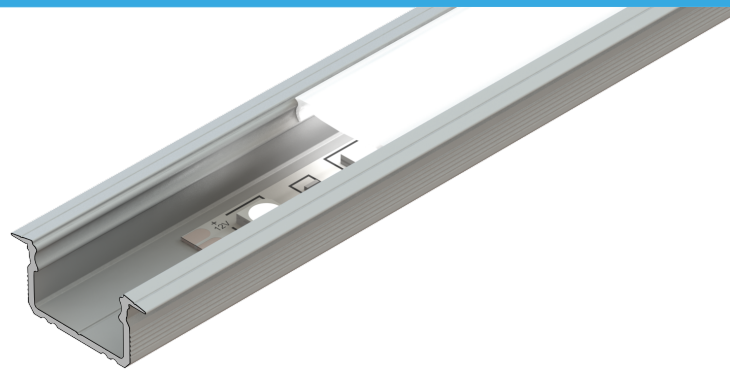

recessed LED profile

GLG2

Main features:

- excellent heat dissipation
- designed and manufactured in the EU
- easy to install and remove the cover

Application:

- home and shop furniture lighting
- decorative and lighting installations
- for precise detail illumination
- installation in stairs and cavities

Available colors

-  raw aluminum
-  silver anodized
-  white powder coated
-  black powder coated

Additional information

Profile type	recessed standard
LED strip width	max. 12mm
Standard lengths	1000mm, 2020mm, 3000mm
Installation method	screws, glue

** **1000** - 1m, **2020** - 2,02m, **3000** - 3m

Available accessories

Professional polycarbonate covers (PC) / light transmittance

PVC covers / light transmittance

Endcaps

grey, black, white

Detailed accessory list