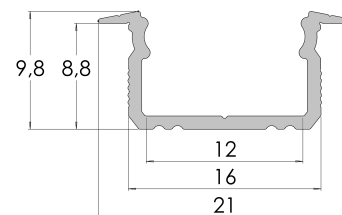

Available colors

-  raw aluminum
-  silver anodized
-  white powder coated
-  black powder coated

Additional information

Profile type	recessed standard
LED strip width	max. 12mm
Standard lengths	1000mm, 2020mm, 3000mm
Installation method	screws, glue

Dimensions [mm]:

Installation scheme

Example of assembly with adhesive.

Example of screw installation.

Product code

* **AS** - silver anodized, **LB** - black powder coated, **LW** - white powder coated, **RW** - raw aluminum