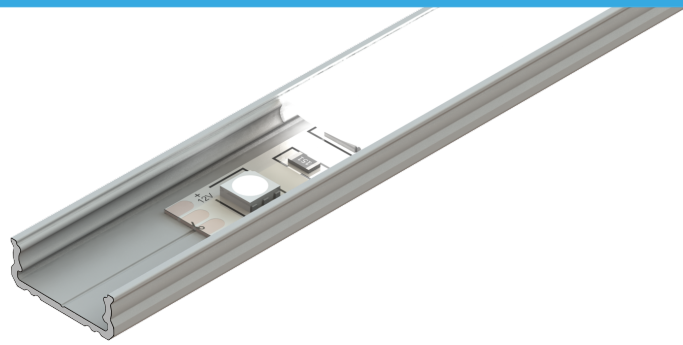

surface LED profile

**GLS1**

### Main features:

- compact size
- excellent heat dissipation
- designed and manufactured in the EU
- easy to install and remove the cover

### Additional information

|                     |                              |
|---------------------|------------------------------|
| Profile type        | surface standard             |
| LED strip width     | max. 12mm                    |
| Standard lengths    | 1000mm, 2020mm, 3000mm       |
| Installation method | brackets, double-sided tape. |