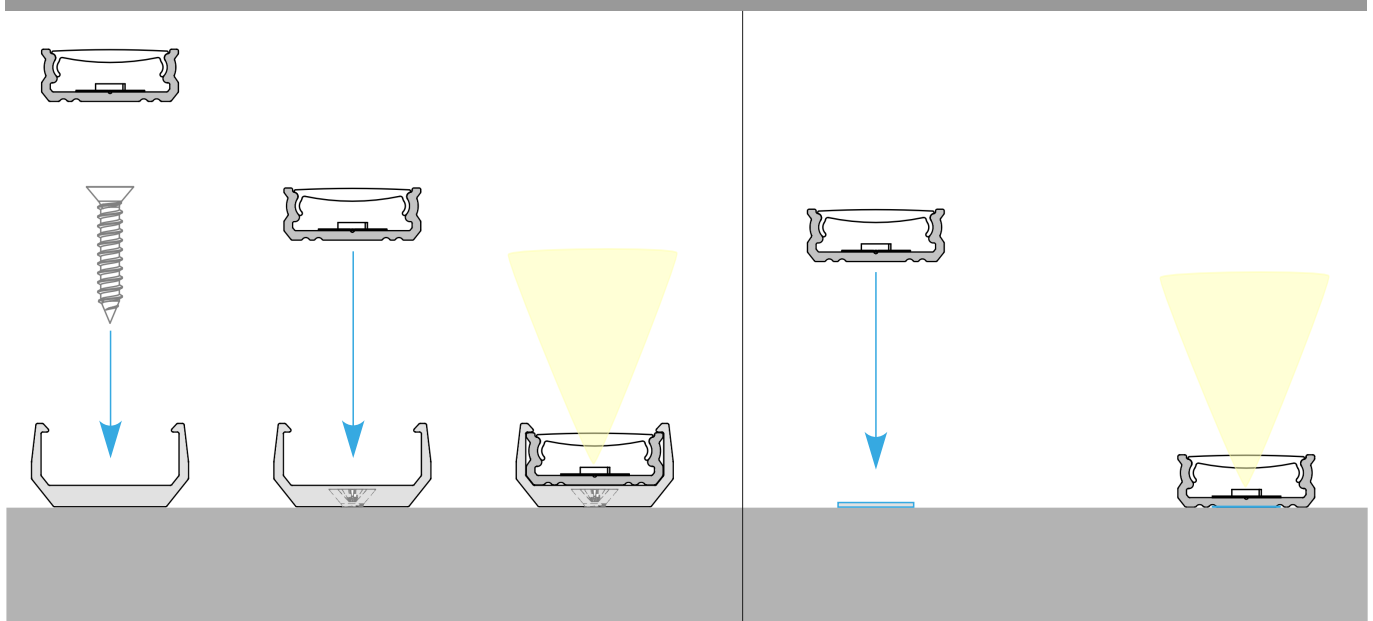

### Additional information

|                     |                              |
|---------------------|------------------------------|
| Profile type        | surface standard             |
| LED strip width     | max. 12mm                    |
| Standard lengths    | 1000mm, 2020mm, 3000mm       |
| Installation method | brackets, double-sided tape. |

### Dimensions [mm]:

### Installation scheme

Example of a clip installation

Example of a double-sided tape installation.