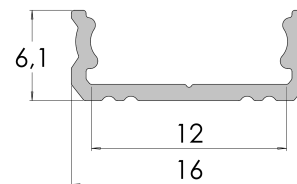

### Additional information

|                     |                              |
|---------------------|------------------------------|
| Profile type        | surface standard             |
| LED strip width     | max. 12mm                    |
| Standard lengths    | 1000mm, 2020mm, 3000mm       |
| Installation method | brackets, double-sided tape. |

### Dimensions [mm]: