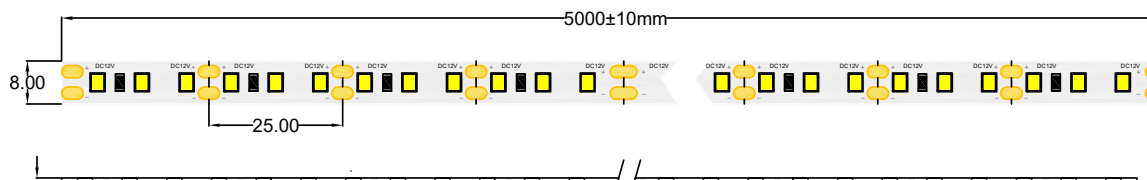

HQS-9.6W-120LED-CW-WP-12V

Professional Led Strip, 9.6 W/m

TECHNICAL DETAILS

SUPPLY VOLTAGE	12 V ± 0.5 VDC
POWER	9.6 W/m
CURRENT	0.8 A/m
POWER PER REEL (5M)	48 W
COLOR TEMPERATURE	14000K
BEAM ANGLE	120°
LUMINOUS FLUX PER METER	985 lm
CRI	80
MAXIMUM LENGTH FOR ONE SIDED SUPPLY	5 m
IP PROTECTION DEGREE	IP64
WORKING TEMPERATURE	-25°C ~ 50°C
STORAGE TEMPERATURE	-25°C ~ 60°C
LED QTY (PER METER)	120 LEDs/m
WIDTH PCB	8 mm
CUT SECTION	25 mm
CONNECTION WIRE	2 x AWG20 (0.52 mm ²) stranded wire, length = 140 mm: V+: red: V:-black
DIMENSIONS (L * W * H)	5000 x 8 x 1.26 mm
PACKING	5 m /roll (bag); 60 pcs / ctn; ctn dimensions: 45 x 25 x 25.6 cm

CONNECTORS PCB Width 8 mm

CLICK-8A-WP

CLICK-8B-WP

CLICK-8C-WP