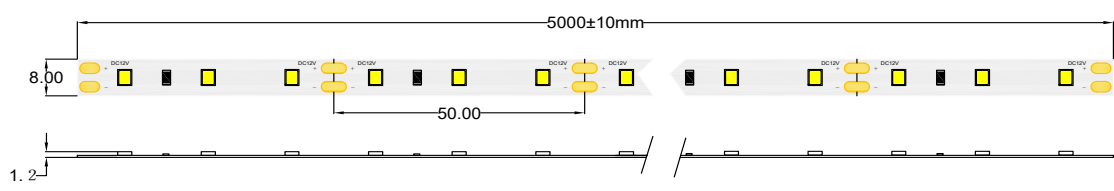

# HQS-6W-60LED-WW-24V

Professional Led Strip, 6 W/m

## TECHNICAL DETAILS

SUPPLY VOLTAGE	24 V ± 0.5 VDC
POWER	6 W/m
CURRENT	0.25 A/m
POWER PER REEL (5M)	30 W
COLOR TEMPERATURE	3000K
BEAM ANGLE	120°
LUMINOUS FLUX PER METER	620 lm
CRI	80
MAXIMUM LENGTH FOR ONE SIDED SUPPLY	5 m
IP PROTECTION DEGREE	IP33
WORKING TEMPERATURE	-25°C ~ 50°C
STORAGE TEMPERATURE	-30°C ~ 80°C
LED QTY (PER METER)	60 LEDs/m
WIDTH PCB	8 mm
CUT SECTION	100 mm
CONNECTION WIRE	2 x AWG20 (0.52 mm <sup>2</sup> ) stranded wire, length = 140 mm: V+: red: V:-black
DIMENSIONS (L * W * H)	5000 x 8 x 1.2 mm
PACKING	5 m /roll (bag); 60 pcs / ctn; ctn dimensions: 45 x 45 x 26.5 cm

CONNECTORS PCB Width 8 mm

CLICK-8A

CLICK-8B

CLICK-8C

MW LIGHTING

HQS-6W-60LED-WW-24V

3 kWh/1000h

2019/2015