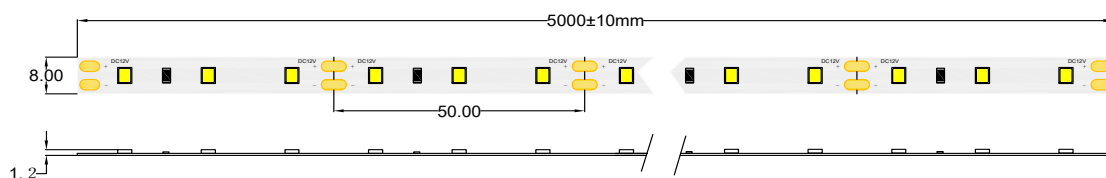

# HQS-6W-60LED-WW-12V

Professional Led Strip, 6 W/m

## TECHNICAL DETAILS

SUPPLY VOLTAGE	12 V ± 0.5 VDC
POWER	6 W/m
CURRENT	0.5 A/m
POWER PER REEL (5M)	30 W
COLOR TEMPERATURE	3000K
BEAM ANGLE	120°
LUMINOUS FLUX PER METER	620 lm
CRI	80
MAXIMUM LENGTH FOR ONE SIDED SUPPLY	5 m
IP PROTECTION DEGREE	IP33
WORKING TEMPERATURE	-25°C ~ 50°C
STORAGE TEMPERATURE	-30°C ~ 80°C
LED QTY (PER METER)	60 LEDs/m
WIDTH PCB	8 mm
CUT SECTION	50 mm
CONNECTION WIRE	2 x AWG20 (0.52 mm <sup>2</sup> ) stranded wire, length = 140 mm: V+: red: V:-black
DIMENSIONS (L * W * H)	5000 x 8 x 1.2 mm
PACKING	5 m /roll (bag); 60 pcs / ctn; ctn dimensions: 45 x 45 x 26.5 cm

CONNECTORS PCB Width 8 mm

CLICK-8A

CLICK-8B

CLICK-8C

**MW LIGHTING**

HQS-6W-60LED-WW-12V

**3**  
kWh/1000h

2019/2015