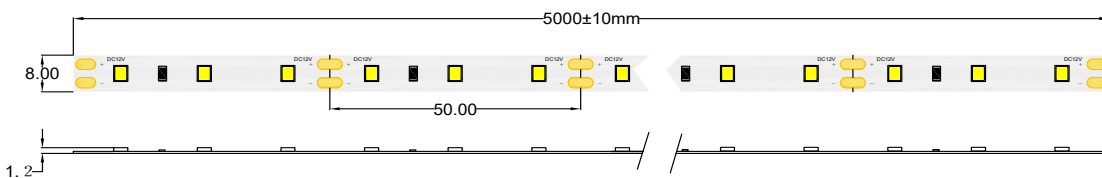

HQS-6W-60LED-NW-WP-12V

Professional Led Strip, 6 W/m

TECHNICAL DETAILS

SUPPLY VOLTAGE	12 V ± 0.5 VDC
POWER	6 W/m
CURRENT	0.5 A/m
POWER PER REEL (5M)	30 W
COLOR TEMPERATURE	4000K
BEAM ANGLE	120°
LUMINOUS FLUX PER METER	640 lm
CRI	80
MAXIMUM LENGTH FOR ONE SIDED SUPPLY	5 m
IP PROTECTION DEGREE	IP64
WORKING TEMPERATURE	-25°C ~ 50°C
STORAGE TEMPERATURE	-25°C ~ 60°C
LED QTY (PER METER)	60 LEDs/m
WIDTH PCB	8 mm
CUT SECTION	50 mm
CONNECTION WIRE	2 x AWG20 (0.52 mm ²) stranded wire, length = 140 mm: V+: red: V:-black
DIMENSIONS (L * W * H)	5000 x 8 x 2 mm
PACKING	5 m /roll (bag); 60 pcs / ctn; ctn dimensions: 45 x 25 x 26.6 cm

CONNECTORS PCB Width 8 mm

CLICK-8A-WP

CLICK-8B-WP

CLICK-8C-WP

MW LIGHTING

HQS-6W-60LED-NW-WP-12V

3 kWh/1000h

2019/2015