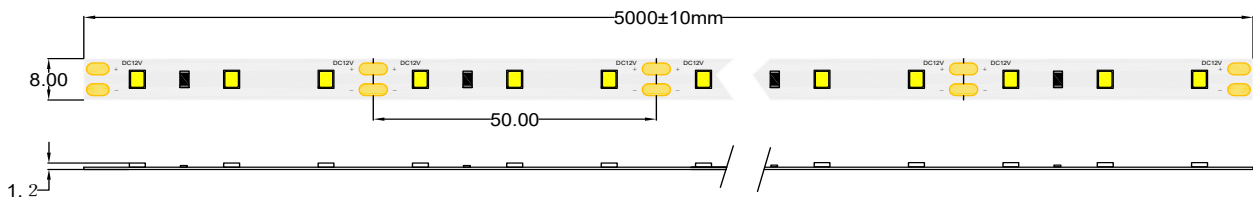

HQS-6W-60LED-CW-12V

Professional Led Strip, 6 W/m

TECHNICAL DETAILS

SUPPLY VOLTAGE	12 V ± 0.5 VDC
POWER	6 W/m
CURRENT	0.5 A/m
POWER PER REEL (5M)	30 W
COLOR TEMPERATURE	14000K
BEAM ANGLE	120°
LUMINOUS FLUX PER METER	602 lm
CRI	80
MAXIMUM LENGTH FOR ONE SIDED SUPPLY	5 m
IP PROTECTION DEGREE	IP33
WORKING TEMPERATURE	-25°C ~ 50°C
STORAGE TEMPERATURE	-25°C ~ 60°C
LED QTY (PER METER)	60 LEDs/m
WIDTH PCB	8 mm
CUT SECTION	50 mm
CONNECTION WIRE	2 x AWG20 (0.52 mm ²) stranded wire, length = 140 mm: V+: red: V:-black
DIMENSIONS (L * W * H)	5000 x 8 x 2 mm
PACKING	5 m /roll (bag); 60 pcs / ctn; ctn dimensions: 45 x 25 x 25.6 cm

CONNECTORS PCB Width 8 mm

CLICK-8A

CLICK-8B

CLICK-8C