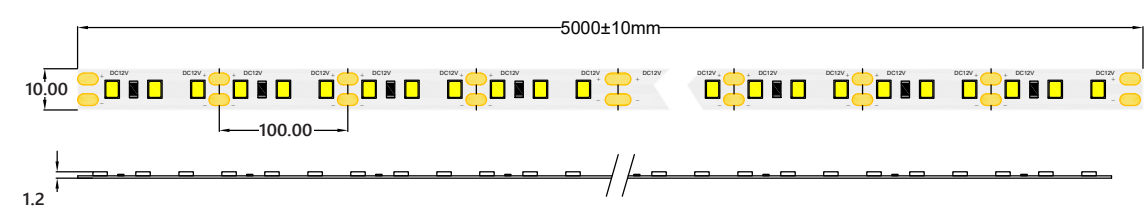

# HQS-12W-60LED-WW-24V

Professional Led Strip, 12 W/m

## TECHNICAL DETAILS

SUPPLY VOLTAGE	24 V ± 0.5 VDC
POWER	12 W/m
CURRENT	0.5 A/m
POWER PER REEL (5M)	60 W
COLOR TEMPERATURE	3000K
BEAM ANGLE	120°
LUMINOUS FLUX PER METER	1180 lm
CRI	80
MAXIMUM LENGTH FOR ONE SIDED SUPPLY	5 m
IP PROTECTION DEGREE	IP33
WORKING TEMPERATURE	-25°C ~ 50°C
STORAGE TEMPERATURE	-25°C ~ 60°C
LED QTY (PER METER)	60 LEDs/m
WIDTH PCB	10 mm
CUT SECTION	100 mm
CONNECTION WIRE	2 x AWG20 (0.52 mm <sup>2</sup> ) stranded wire, length = 140 mm: V+: red: V:-black
DIMENSIONS (L * W * H)	5000 x 10 x 1.2 mm
PACKING	5 m /roll (bag); 50 pcs / ctn; ctn dimensions: 45 x 25 x 25.6 cm

CONNECTORS PCB Width 10 mm

CLICK-10A

CLICK-10B

CLICK-10C

MW LIGHTING

HQS-12W-60LED-WW-24V

6 kWh/1000h

2019/2015